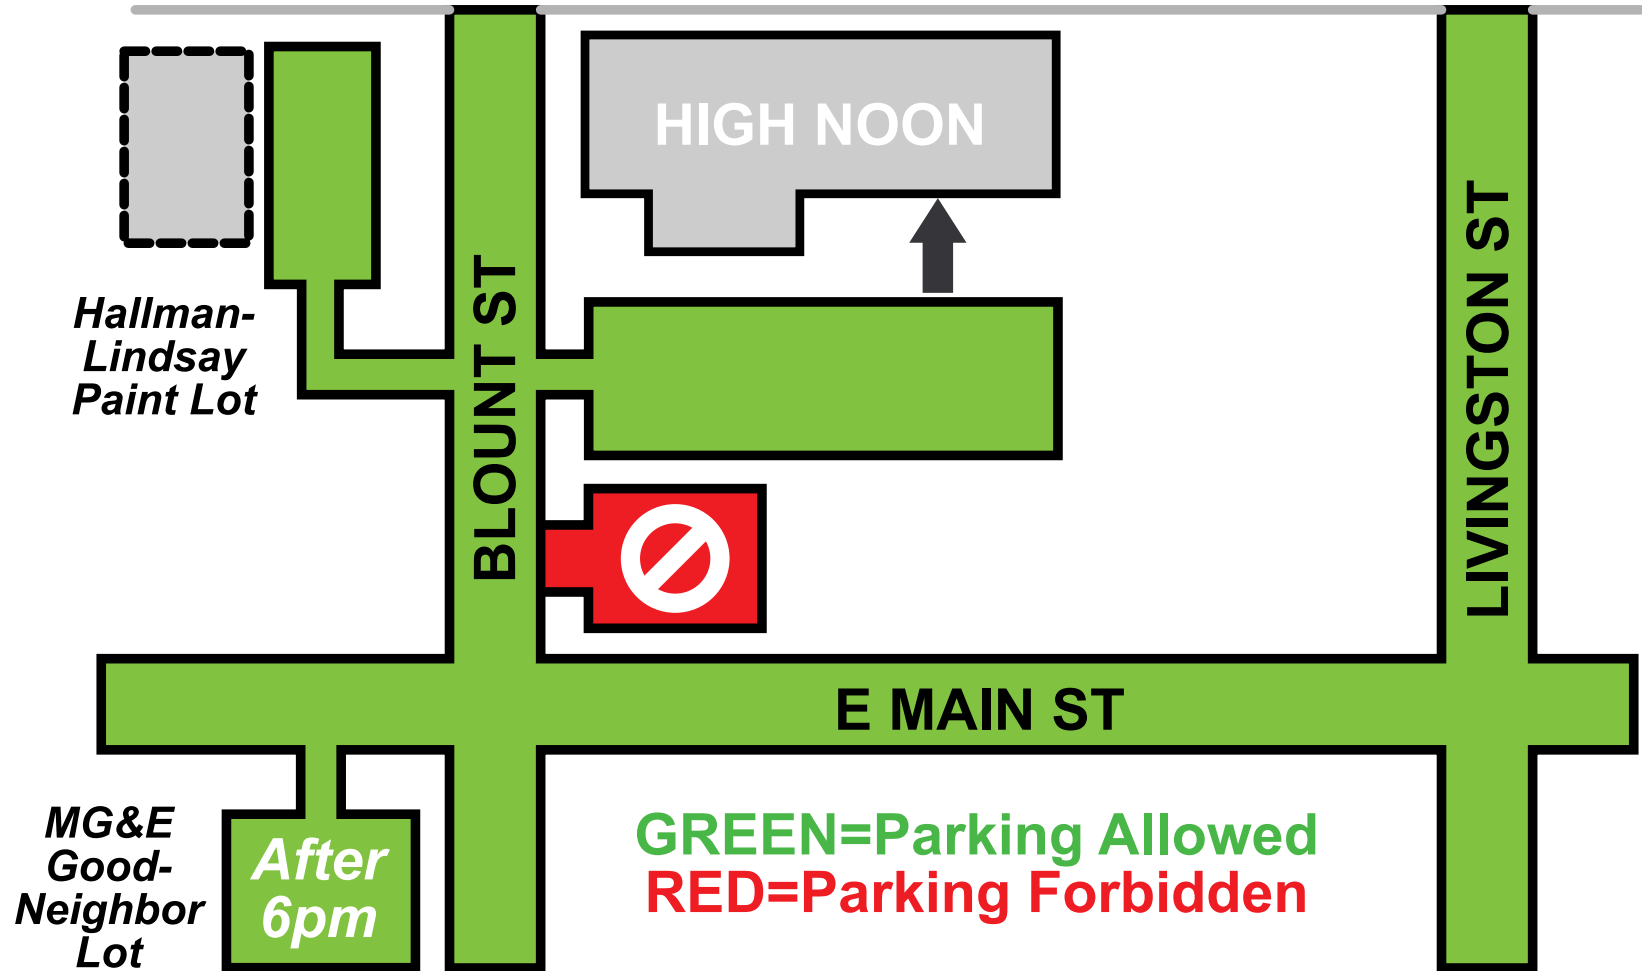

# PARKING INFO

EAST WASHINGTON AVE

Hallman-Lindsay Paint Lot

HIGH NOON

BLOUNT ST

LIVINGSTON ST

E MAIN ST

MG&E Good-Nighbor Lot

After 6pm

GREEN=Parking Allowed  
RED=Parking Forbidden